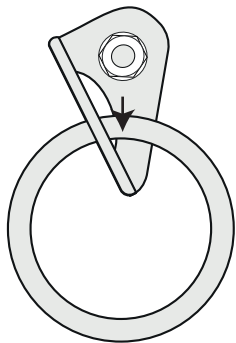

APPROVED USE / ΟΡΘΗ ΧΡΗΣΗ