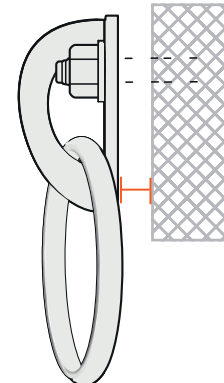

A

B

C

D

12mm: Wrench tool No 19
 Torque = 50Nm
 Κλειδί No 19
 Ροπή = 50Nm

dynamic tests - effective strenght
δυναμική φόρτιση

EN 795:2012

load direction	peak of force (kN)	Deflection of anchor device (mm)	Displacement of anchor point (mm)
A	9,4	13	11
B	9,4	8	6

APPROVED USE / ΟΡΘΗ ΧΡΗΣΗ

 rock / βράχος

 rope / σκοινί

WARNING : RISK OF ACCIDENT, INJURY OR DEATH

ΠΡΟΣΟΧΗ : ΚΙΝΔΥΝΟΣ ΑΤΥΧΗΜΑΤΟΣ, ΤΡΑΥΜΑΤΙΣΜΟΥ Ή ΘΑΝΑΤΟΥ

Use Sea Urchin + and rock anchor only in case of compact rock (massif stone - granite). Don't use it on soft rock (sandstone e.t.c.)