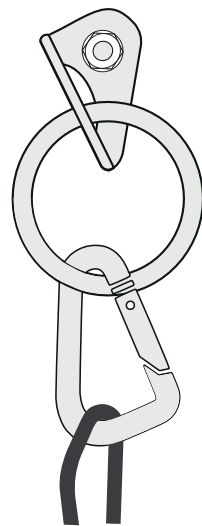

A

B

C

D

12mm: Wrench tool No 19
 Torque = 50Nm
 Κλειδί No 19
 Ροπή = 50Nm

dynamic tests - effective strenght
δυναμική φόρτιση

EN 795:2012

load direction	peak of force (kN)	Deflection of anchor device (mm)	Displacement of anchor point (mm)
A	9,4	13	11
B	9,4	8	6

APPROVED USE / ΟΡΘΗ ΧΡΗΣΗ

 rock / βράχος

 rope / σκοινί

WARNING : RISK OF ACCIDENT, INJURY OR DEATH

ΠΡΟΣΟΧΗ : ΚΙΝΔΥΝΟΣ ΑΤΥΧΗΜΑΤΟΣ, ΤΡΑΥΜΑΤΙΣΜΟΥ Ή ΘΑΝΑΤΟΥ

Use Sea Urchin + and rock anchor only in case of compact rock (massif stone - granite). Don't use it on soft rock (sandstone e.t.c.)