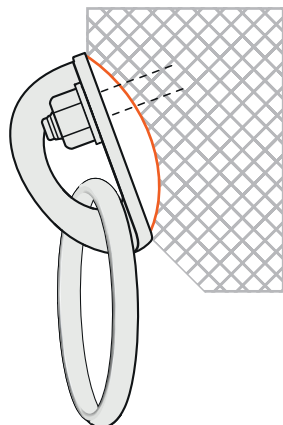

A

B

C

D

12mm: Wrench tool No 19
 Torque = 50Nm
 Κλειδί No 19
 Ροπή = 50Nm

dynamic tests - effective strenght
δυναμική φόρτιση

EN 795:2012

load direction	peak of force (kN)	Deflection of anchor device (mm)	Displacement of anchor point (mm)
A	9,4	13	11
B	9,4	8	6

APPROVED USE / ΟΡΘΗ ΧΡΗΣΗ

 rock / βράχος

 rope / σκοινί

WARNING : RISK OF ACCIDENT, INJURY OR DEATH

ΠΡΟΣΟΧΗ : ΚΙΝΔΥΝΟΣ ΑΤΥΧΗΜΑΤΟΣ, ΤΡΑΥΜΑΤΙΣΜΟΥ Ή ΘΑΝΑΤΟΥ

Use Sea Urchin + and rock anchor only in case of compact rock (massif stone - granite). Don't use it on soft rock (sandstone e.t.c.)