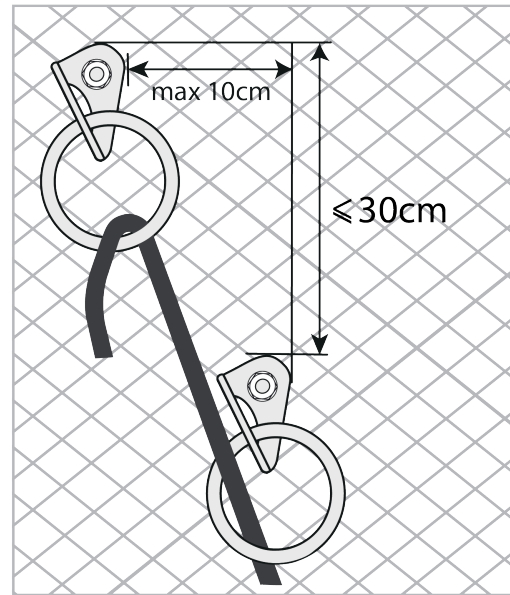

A	kN	←	EN 959:2018 15kN	UIAA 123 - 2 20kN
B	kN	↓	EN 959:2018 25kN	UIAA 123 - 2 25kN

effective strength / μέγιστη φόρτιση

A	>20kN	B	>25kN
----------	-------	----------	-------

installation / τοποθέτηση

Check the exposed part of the hang fix.
The nut has to be totally screwed on the hang fix but the hang fix has not to come out during installation. In this way you can check the correct depth of installation.

Ø 10mm: Wrench tool No 17
Torque = 30Nm
Κλειδί No 17
Ροπή = 30Nm

Ø 10mm: Wrench tool No 19
Torque = 50Nm
Κλειδί No 19
Ροπή = 50Nm

APPROVED USE / ΟΡΘΗ ΧΡΗΣΗ

 rock / βράχος

 rope / σκοινί

WARNING : RISK OF ACCIDENT, INJURY OR DEATH