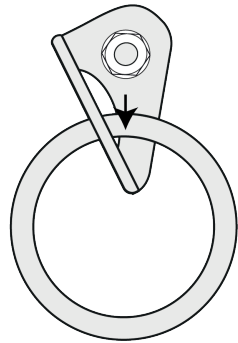

A	kN	←	EN 959:2018 15kN	UIAA 123 - 2 20kN
B	kN	↓	EN 959:2018 25kN	UIAA 123 - 2 25kN

effective strength / μέγιστη φόρτιση

A	>20kN	B	>25kN
----------	-------	----------	-------

installation / τοποθέτηση

Check the exposed part of the hang fix.
The nut has to be totally screwed on the hang fix but the hang fix has not to come out during installation. In this way you can check the correct depth of installation.

Ø 10mm: Wrench tool No 17
Torque = 30Nm
Κλειδί No 17
Ροπή = 30Nm

Ø 10mm: Wrench tool No 19
Torque = 50Nm
Κλειδί No 19
Ροπή = 50Nm

APPROVED USE / ΟΡΘΗ ΧΡΗΣΗ

 rock / βράχος

 rope / σκοινί

WARNING : RISK OF ACCIDENT, INJURY OR DEATH