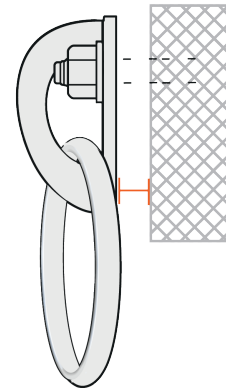

rock / βράχος

rope / σκοινί

WARNING : RISK OF ACCIDENT, INJURY OR DEATH

ΠΡΟΣΟΧΗ : ΚΙΝΔΥΝΟΣ ΑΤΥΧΗΜΑΤΟΣ, ΤΡΑΥΜΑΤΙΣΜΟΥ Ή ΘΑΝΑΤΟΥ