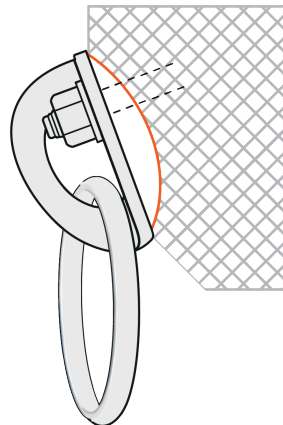

rock / βράχος

rope / σκοινί

WARNING : RISK OF ACCIDENT, INJURY OR DEATH

ΠΡΟΣΟΧΗ : ΚΙΝΔΥΝΟΣ ΑΤΥΧΗΜΑΤΟΣ, ΤΡΑΥΜΑΤΙΣΜΟΥ Ή ΘΑΝΑΤΟΥ