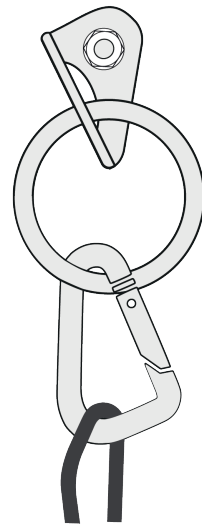

A	kN	←	EN 959:2018 15kN	UIAA 123 - 2 20kN
B	kN	↓	EN 959:2018 25kN	UIAA 123 - 2 25kN

effective strength / μέγιστη φόρτιση

A	>20kN	B	>25kN
----------	-------	----------	-------

installation / τοποθέτηση

Check the exposed part of the hang fix.
The nut has to be totally screwed on the hang fix but the hang fix has not to come out during installation. In this way you can check the correct depth of installation.

Ø 10mm: Wrench tool No 17
Torque = 30Nm
Κλειδί No 17
Ροπή = 30Nm

Ø 10mm: Wrench tool No 19
Torque = 50Nm
Κλειδί No 19
Ροπή = 50Nm

APPROVED USE / ΟΡΘΗ ΧΡΗΣΗ

 rock / βράχος

 rope / σκοινί

WARNING : RISK OF ACCIDENT, INJURY OR DEATH